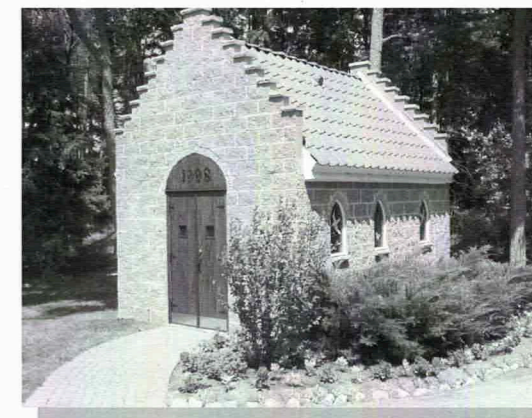

Chapel

As the first Danish immigrants who had come to Canada began getting older they wished for their final resting place to be with other Danes in a beautiful Danish style cemetery where their children and grandchildren could visit with them in a meaningful way.

Our goal is to provide low cost, dignified burials at Sunset Mindepark with plots and niches in beautiful park-like and serene surroundings.

Note: We do not have a scattering garden.

If you would like a minister to officiate when an urn is put down, please contact the minister of your choice.

We welcome all Danes from across Canada.