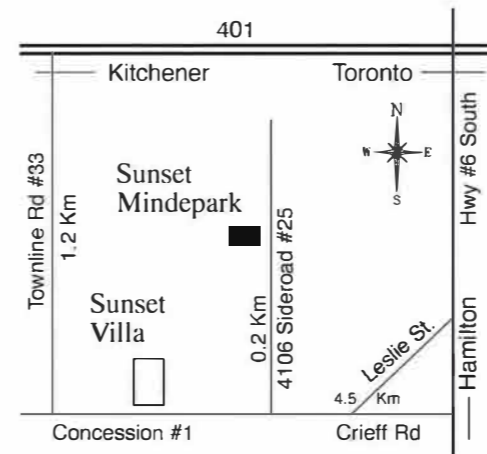

(D) Bronze plaques for the Memorial Wall
Size 3 x 9"

Can be purchased through Sunset Mindepark for \$250 each, installation included.

(Prices subject to change)

Cemetery plots

Sunset Mindepark logo

Hill side columbarium wall

A section of the memorial wall with plaques

FOR FURTHER INFORMATION PLEASE CALL:

I would like to buy:

- A double plot for 2 urns where I may place a flat stone or granite marker
- A niche in a wall for 2 urns, black granite cover included
- A 3 x 9" bronze plaque for the Memorial Wall to be permanently affixed.