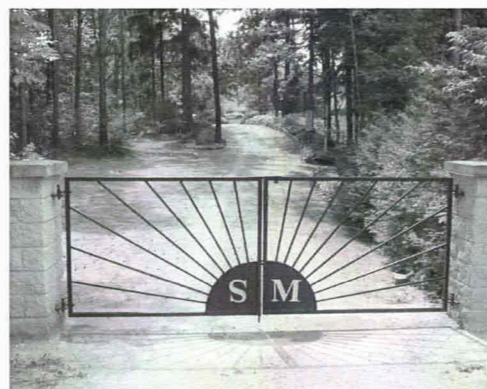

Sunset Mindepark

Ontario Canada

**A Danish Urn Cemetery
And Memorial Wall
In Danish Surroundings.**

**13 - 7150 Concession 1
R.R. 2, Puslinch, Ont. N0B 2J0**

Sunset Mindepark (Ontario)

(License #4138897-05014)

Sunset Mindepark is a corporation, founded for the purpose of providing an urn cemetery and memorial wall for people who came from Denmark, for their spouse and descendants.

The project became possible when in 1989 Sunset Villa Association made one acre of its land available for the above purpose, and it was accomplished with all volunteer work.

The cemetery was officially consecrated and licensed to operate in October 1992. The first urns were interred in front of the proposed wall where 4 rows of plots (128) had been set aside. The area for plots has now been expanded extensively to 445 plots.

The impressive first memorial wall with 22 niches was built and quickly sold out. Subsequent walls have since been built for a total of 362 niches.

Bronze Plaques are sold to Danes with connections to Canada who would like to remember a loved one. A special section on the memorial wall is reserved for the Royal Danish Guards Association. Another section is set aside to honour the men and women who served in the Canadian Armed Forces during the Second World War.

The entrance to the Mindepark is at #4106 Sideroad #25 with parking for 6 cars off the road, and the plots and niches are wheelchair accessible.